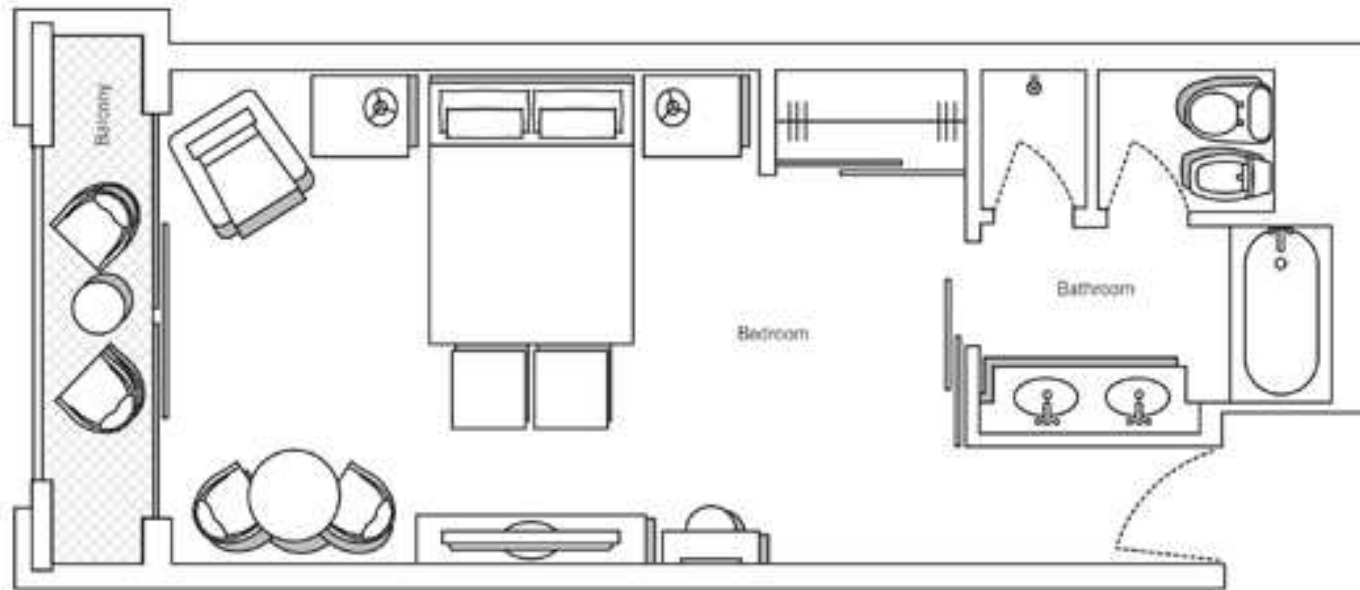

The Palace Superior Deluxe Room

45m² / 484ft²

Please note: Actual floor plans may vary within room category. The above is a representation of one floor plan, the layout and interior elements of each particular room may vary.